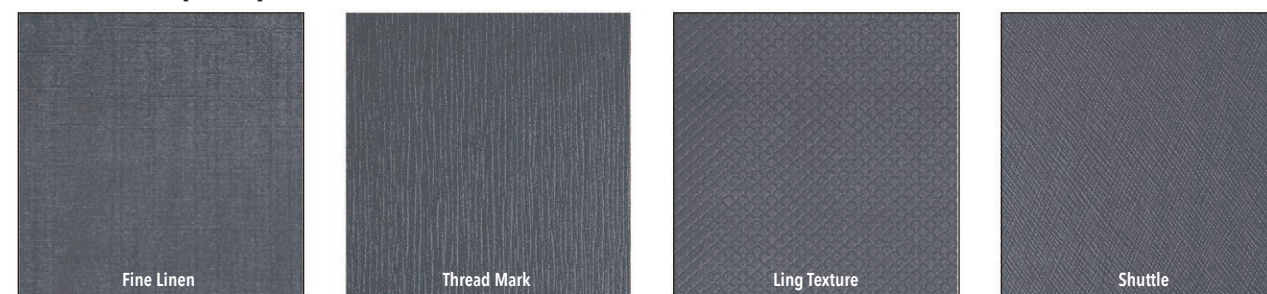

Geo Hinged Packaging

- Ivory brushed leatherette pads and satin top liners
- Packaged in a coordinating ¾ depth 2-piece outer box

DESCRIPTION	SIZE (inches)	PRICE/EACH
Ring/Earring	2.375 x 2.375 x 2.375	$4.21
T-pad Pendant	3.5 x 4.5 x 1.5	$4.91
Bracelet	9 x 2.375 x 1.5	$5.63
Necklace	7 x 7 x 1.5	$8.82
Proposal Box	2.36 x 2.36 x .94	$3.22

FOIL PRINT - INCLUDED IN PRICE
Top Satin
Packer Lid

Boxes: Minimum 1500 assorted! (min 100 per box)
Bags: Minimum 1000 each size with purchase of 1500 boxes.
Estimated lead time: 12 - 14 weeks for printed items from approved art.

Geo Eurototes

- 110 gsm uncoated paper with 5 mm rope handles
- Foil printed two sides

SIZE (inches)	PRICE/EACH
6 x 3.5 x 6 x 3.5	$1.16
9 x 3.5 x 7 x 3.5	$1.33
10.5 x 5 x 8.5 x 5	$1.68

FOIL PRINT
PRINTING INCLUDED IN PRICE

Bags Only: Minimum 3000 each size.
Estimated lead time: 12 - 14 weeks for printed items from approved art.