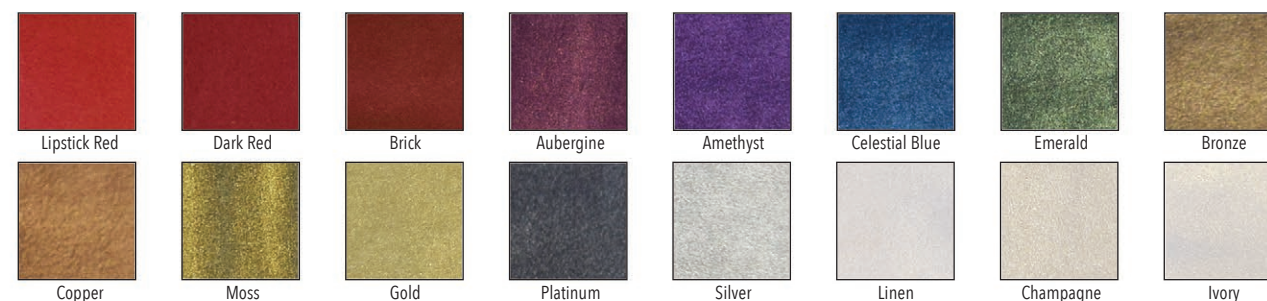

SPECIAL ORDER

Geo Series Boxes and Bags

JEWELRY PACKAGING

Available in 16 colors
in a selection of 4 luxurious
textured papers.

Shown in Celestial Blue

Shown in Moss

Shown in Brick

Geo Special Order Program starts as low as: \$3.22 for the proposal box.

Contact your representative for assistance selecting your texture and color.

order online GUNTHERMELE.com | 1.800.516.0108

SPECIAL ORDER

Geo Series Boxes and Bags

JEWELRY PACKAGING

16 Color Options Available

4 Texture Paper Options Available

Geo Hinged Packaging

- Ivory brushed leatherette pads and satin top liners
- Packaged in a coordinating ¾ depth 2-piece outer box

| DESCRIPTION | SIZE (inches) | PRICE/EACH |
|---------------|-----------------------|------------|
| Ring/Earring | 2.375 x 2.375 x 2.375 | \$4.21 |
| T-pad Pendant | 3.5 x 4.5 x 1.5 | \$4.91 |
| Bracelet | 9 x 2.375 x 1.5 | \$5.63 |
| Necklace | 7 x 7 x 1.5 | \$8.82 |
| Proposal Box | 2.36 x 2.36 x .94 | \$3.22 |