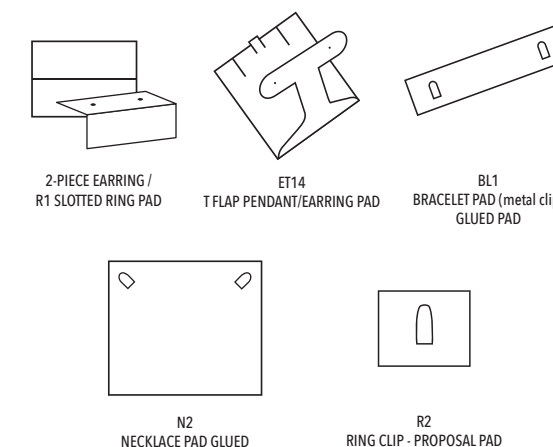

Our Top Selling Collection Just Got Even Better!

Printing included for
any of the items in this program.

**Choice of Matte or Metallic Foil Print:
Gold, Silver, Copper or Black.**

All print orders subject to set-up charges. Applicable artwork, and plate charges may apply.

order online GUNTHERMELE.com | 1.800.516.0108